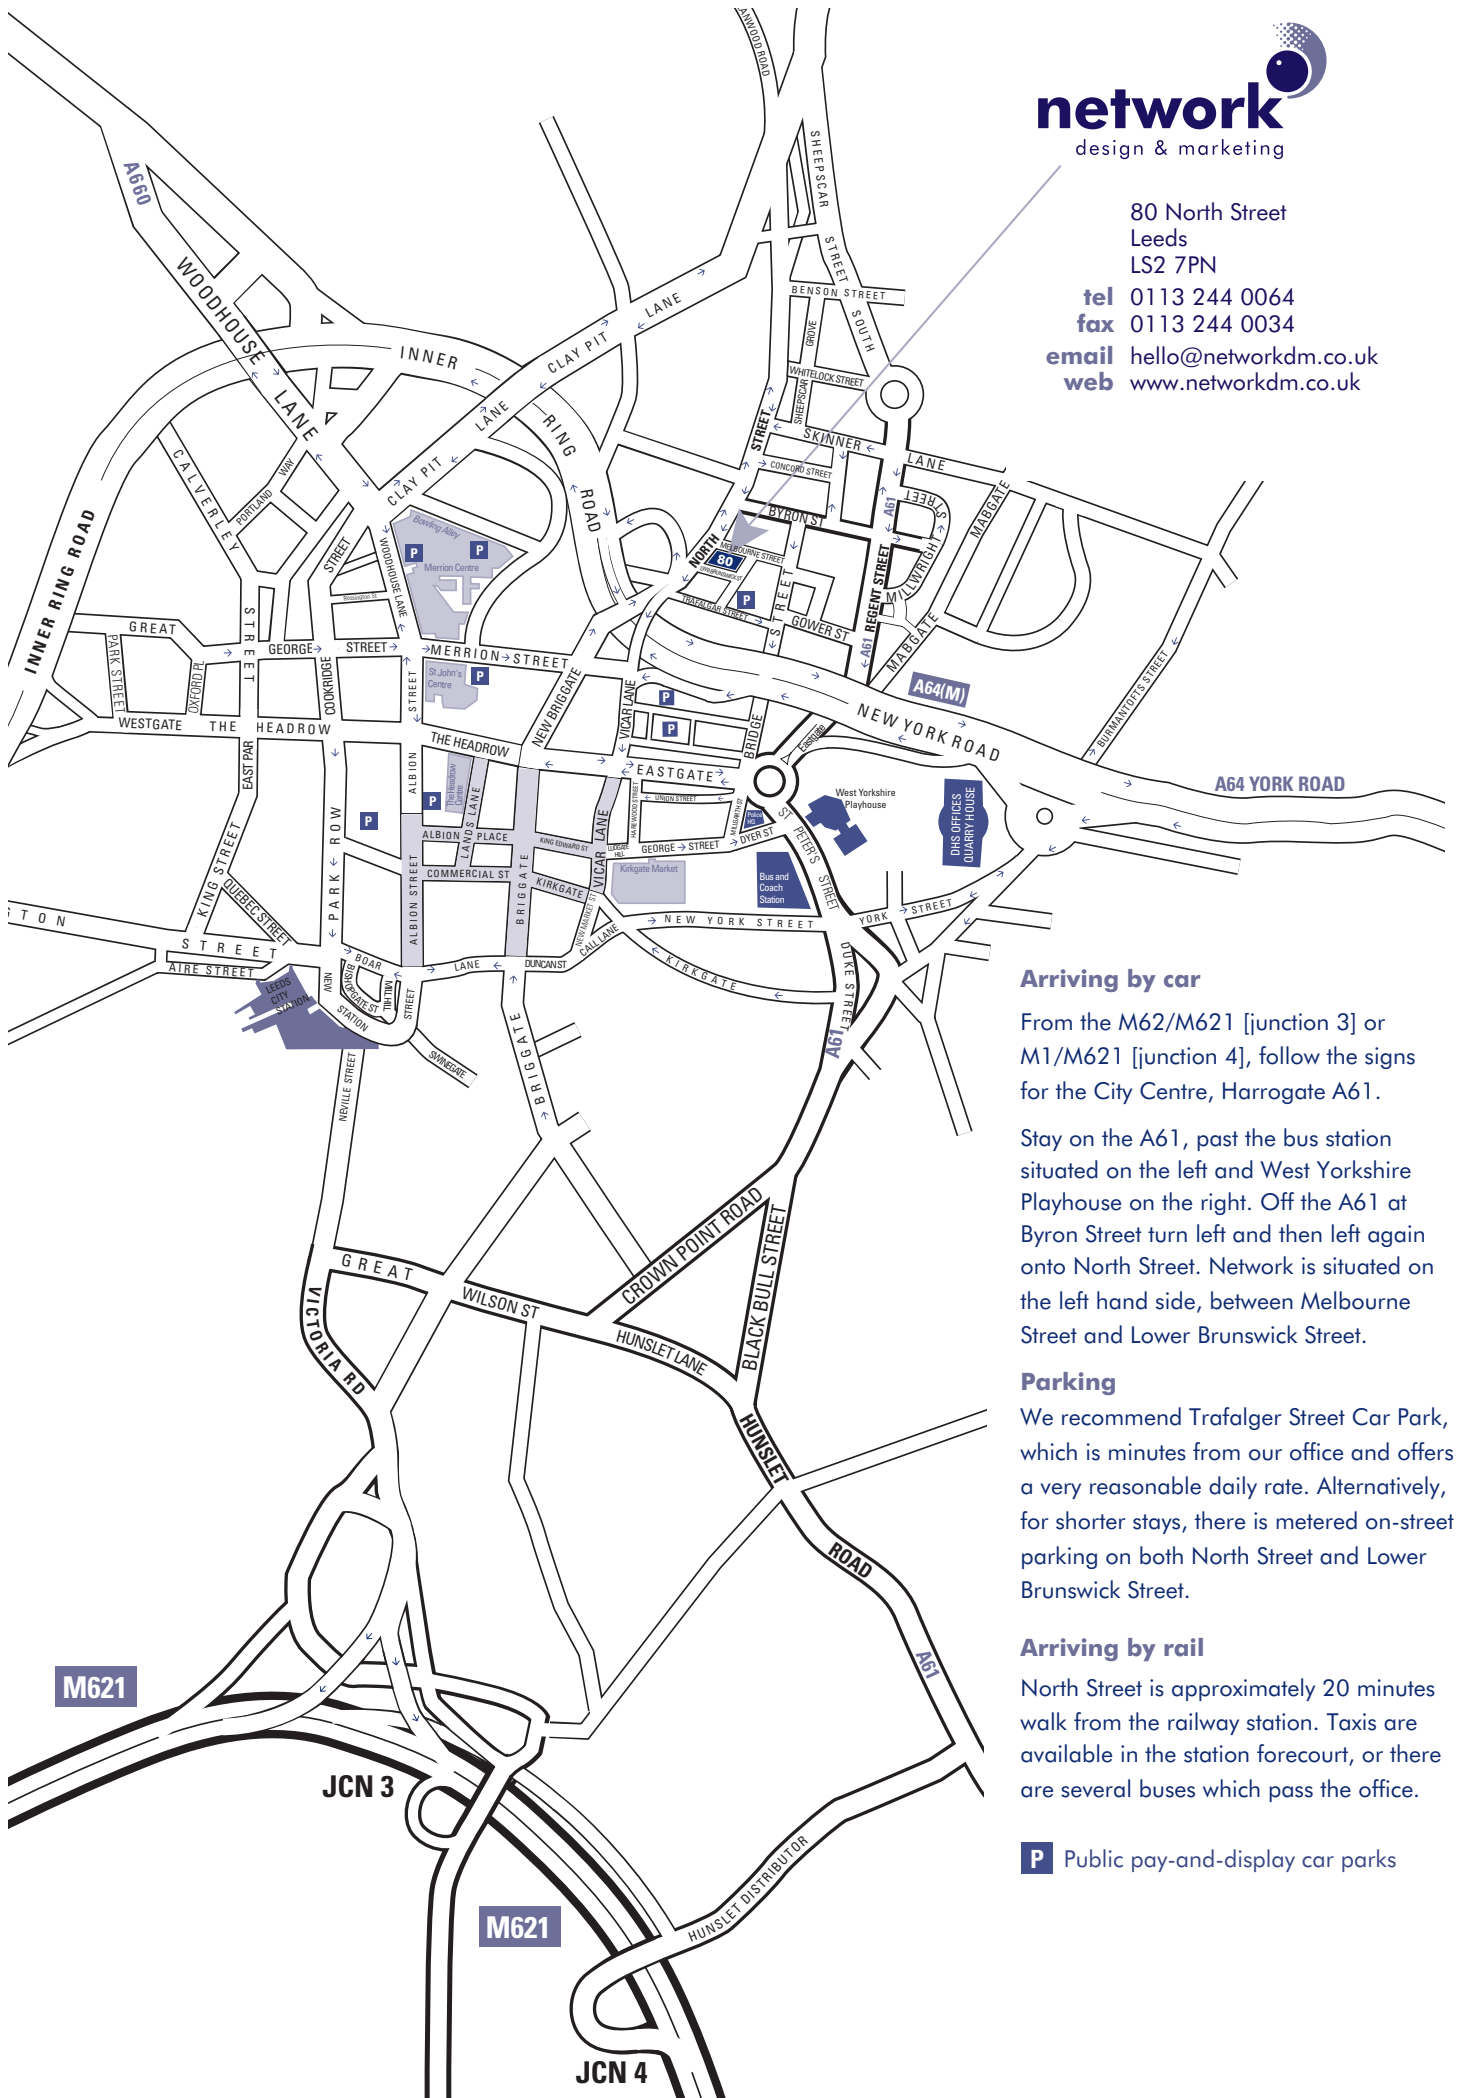

80 North Street
Leeds
LS2 7PN

tel 0113 244 0064

fax 0113 244 0034

email hello@networkdm.co.uk

web www.networkdm.co.uk

Arriving by car

From the M62/M621 [junction 3] or M1/M621 [junction 4], follow the signs for the City Centre, Harrogate A61.

Stay on the A61, past the bus station situated on the left and West Yorkshire Playhouse on the right. Off the A61 at Byron Street turn left and then left again onto North Street. Network is situated on the left hand side, between Melbourne Street and Lower Brunswick Street.

Parking

We recommend Trafalgar Street Car Park, which is minutes from our office and offers a very reasonable daily rate. Alternatively, for shorter stays, there is metered on-street parking on both North Street and Lower Brunswick Street.

Arriving by rail

North Street is approximately 20 minutes walk from the railway station. Taxis are available in the station forecourt, or there are several buses which pass the office.

P Public pay-and-display car parks